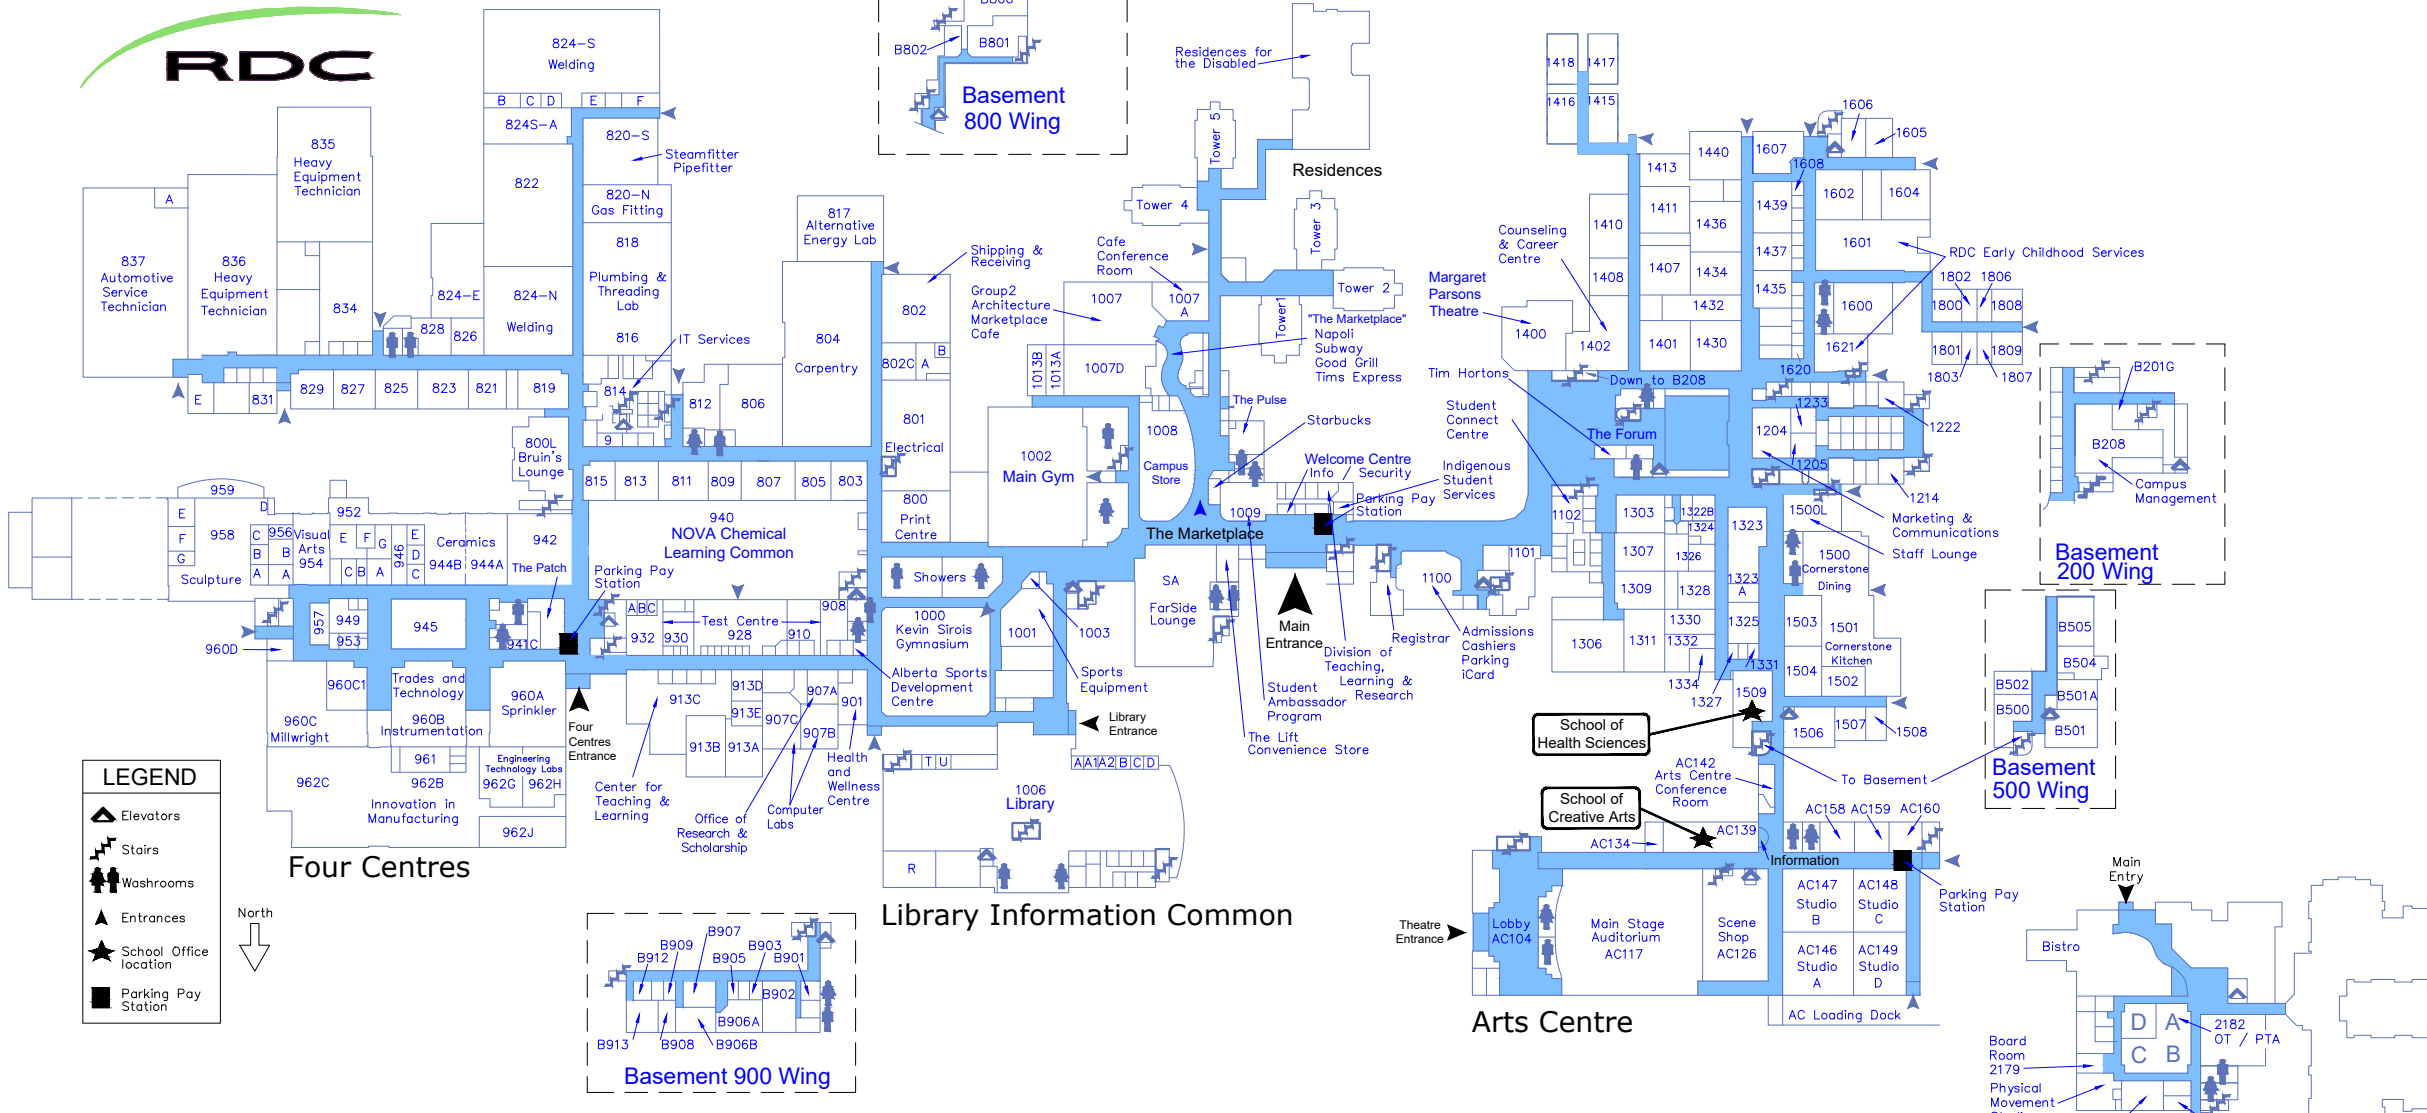

Access Via College Circle South of Lot J

Residence Administration

LEGEND

- Elevators
- Stairs
- Washrooms
- Entrances
- School Office location
- Parking Pay Station

Main Floor and Lower Level

CollegeSide

Fall 2019